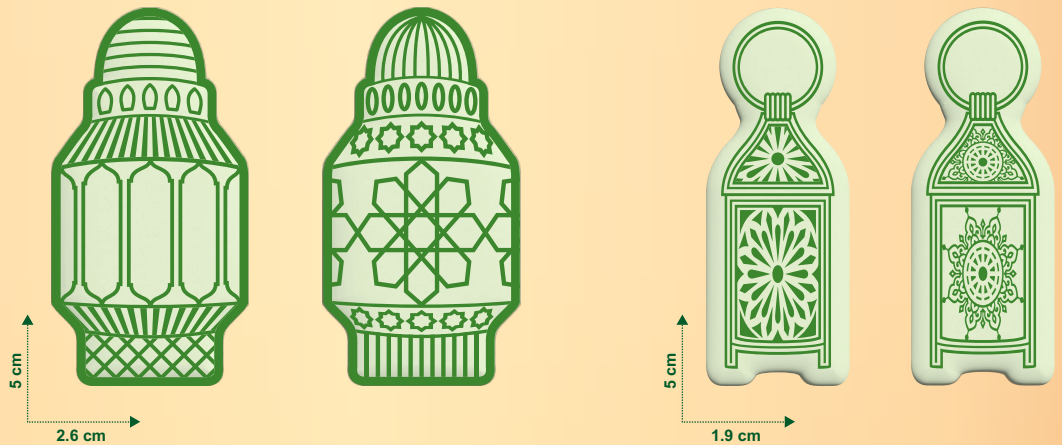

**4 x 3.5 cm**  
**40 pieces / sheet**

**Code: R2404**

Dark Chocolate  
Color: White

**Code: R2405**

Dark Chocolate  
Color: Golden Yellow

**Code: R2406**

White Chocolate  
Color: Copper

**Code: R2407**

White Chocolate  
Color: Cyan & Blue

**5x2.6 cm + 5x1.9 cm**  
**(Same Transfer Sheet)**  
**52 pieces / sheet**

**Code: R2401**

Dark Chocolate  
Color: White

**Code: R2402**

White Chocolate  
Color: Copper

**Code: R2403**

White Chocolate  
Color: Dark Green

**4 x 3 cm**  
**55 pieces / sheet**

**Code: R2408**

**Dark Chocolate**  
**Color: White**

**Code: R2410**

**White Chocolate**  
**Color: Copper**

**Code: R2409**

10.5 cm  
6 cm

**10.5 x 6 cm**  
**12 pieces / sheet**

**Code: R2417**

White Chocolate  
Color: Copper

**Code: R2418**

White Chocolate  
Color: Dark Green

5.9 x 5.9 cm  
18 pieces / sheet

5.9 cm  
5.9 cm