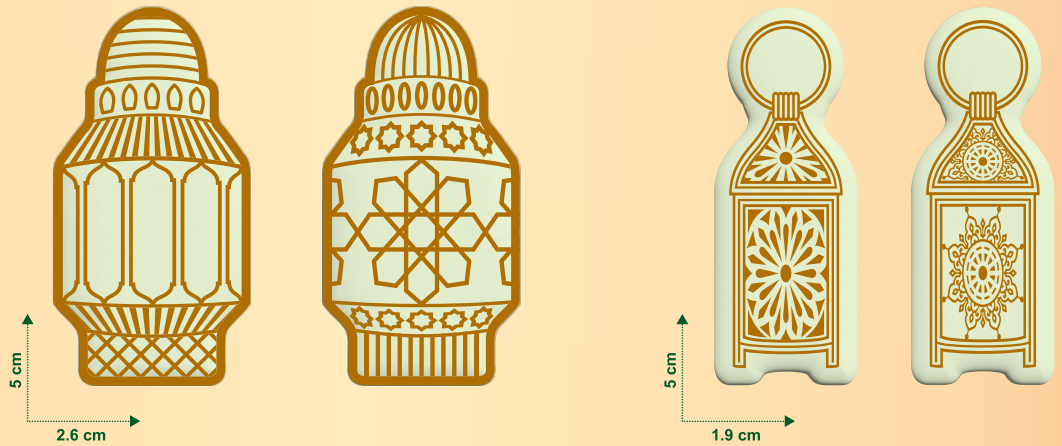

**4 x 3.5 cm**  
**40 pieces / sheet**

**Code: R2404**

Dark Chocolate  
Color: White

**Code: R2405**

Dark Chocolate  
Color: Golden Yellow

**Code: R2406**

White Chocolate  
Color: Copper

**Code: R2407**

White Chocolate  
Color: Cyan & Blue

**5x2.6 cm + 5x1.9 cm**  
**(Same Transfer Sheet)**  
**52 pieces / sheet**

**Code: R2401**

Dark Chocolate  
Color: White

**Code: R2402**

White Chocolate  
Color: Copper

**Code: R2403**

White Chocolate  
Color: Dark Green

**4 x 3 cm**  
**55 pieces / sheet**

**Code: R2408**

**Dark Chocolate**  
**Color: White**

**Code: R2410**

**White Chocolate**  
**Color: Copper**

**Code: R2409**

10.5 cm  
6 cm

**10.5 x 6 cm**  
**12 pieces / sheet**

**Code: R2417**

White Chocolate  
Color: Copper

**Code: R2418**

White Chocolate  
Color: Dark Green

5.9 x 5.9 cm  
18 pieces / sheet

5.9 cm  
5.9 cm