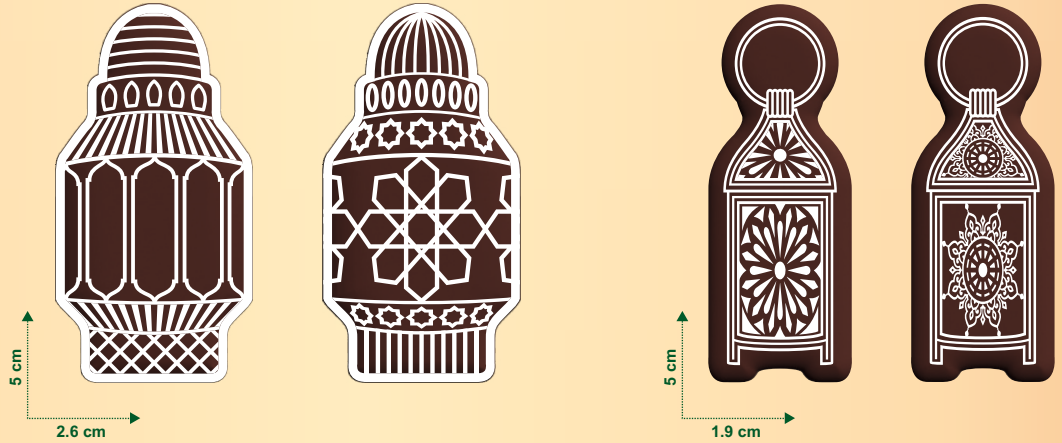

**4 x 3.5 cm**  
**40 pieces / sheet**

**Code: R2404**

Dark Chocolate  
Color: White

**Code: R2405**

Dark Chocolate  
Color: Golden Yellow

**Code: R2406**

White Chocolate  
Color: Copper

**Code: R2407**

White Chocolate  
Color: Cyan & Blue

**5x2.6 cm + 5x1.9 cm**  
**(Same Transfer Sheet)**  
**52 pieces / sheet**

**Code: R2401**

Dark Chocolate  
Color: White

**Code: R2402**

White Chocolate  
Color: Copper

**Code: R2403**

White Chocolate  
Color: Dark Green

**4 x 3 cm**  
**55 pieces / sheet**

**Code: R2408**

**Dark Chocolate**  
**Color: White**

**Code: R2410**

**White Chocolate**  
**Color: Copper**

**Code: R2409**

13 cm  
9 cm

**22 x 12 cm**  
**2 pieces / sheet**

**Code: R2220**  
White Chocolate  
Color: Copper & Orange

22 cm  
12 cm

**22 x 12 cm**  
**2 pieces / sheet**

**Code: R2212**  
White Chocolate  
Color: Green, Red & Blue